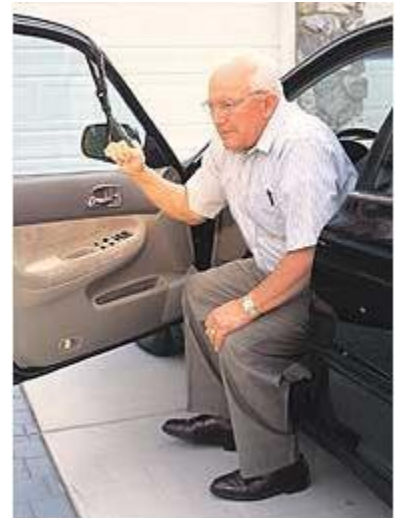

Details.

Made of Nylon with a rubber grip and a plastic buckle.

The Car Caddie is not designed to hold your full weight. It is designed to provide a means of support and assist with balance in getting in and out of your car.