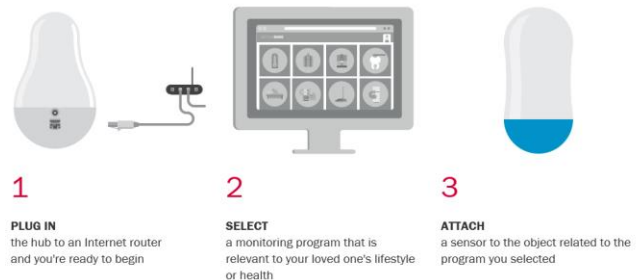

Easy setup in 5 minutes

the magical Sensors

Make any household object smart