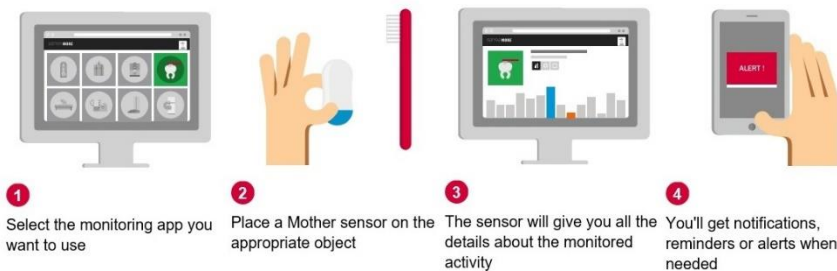

Examples of uses:

- I want to know ANYTIME the bathroom door is opened
- I want to know the FIRST time the microwave is used each day
- I want to know if the coffee pot is NOT used between 7am and 10am

and many others.